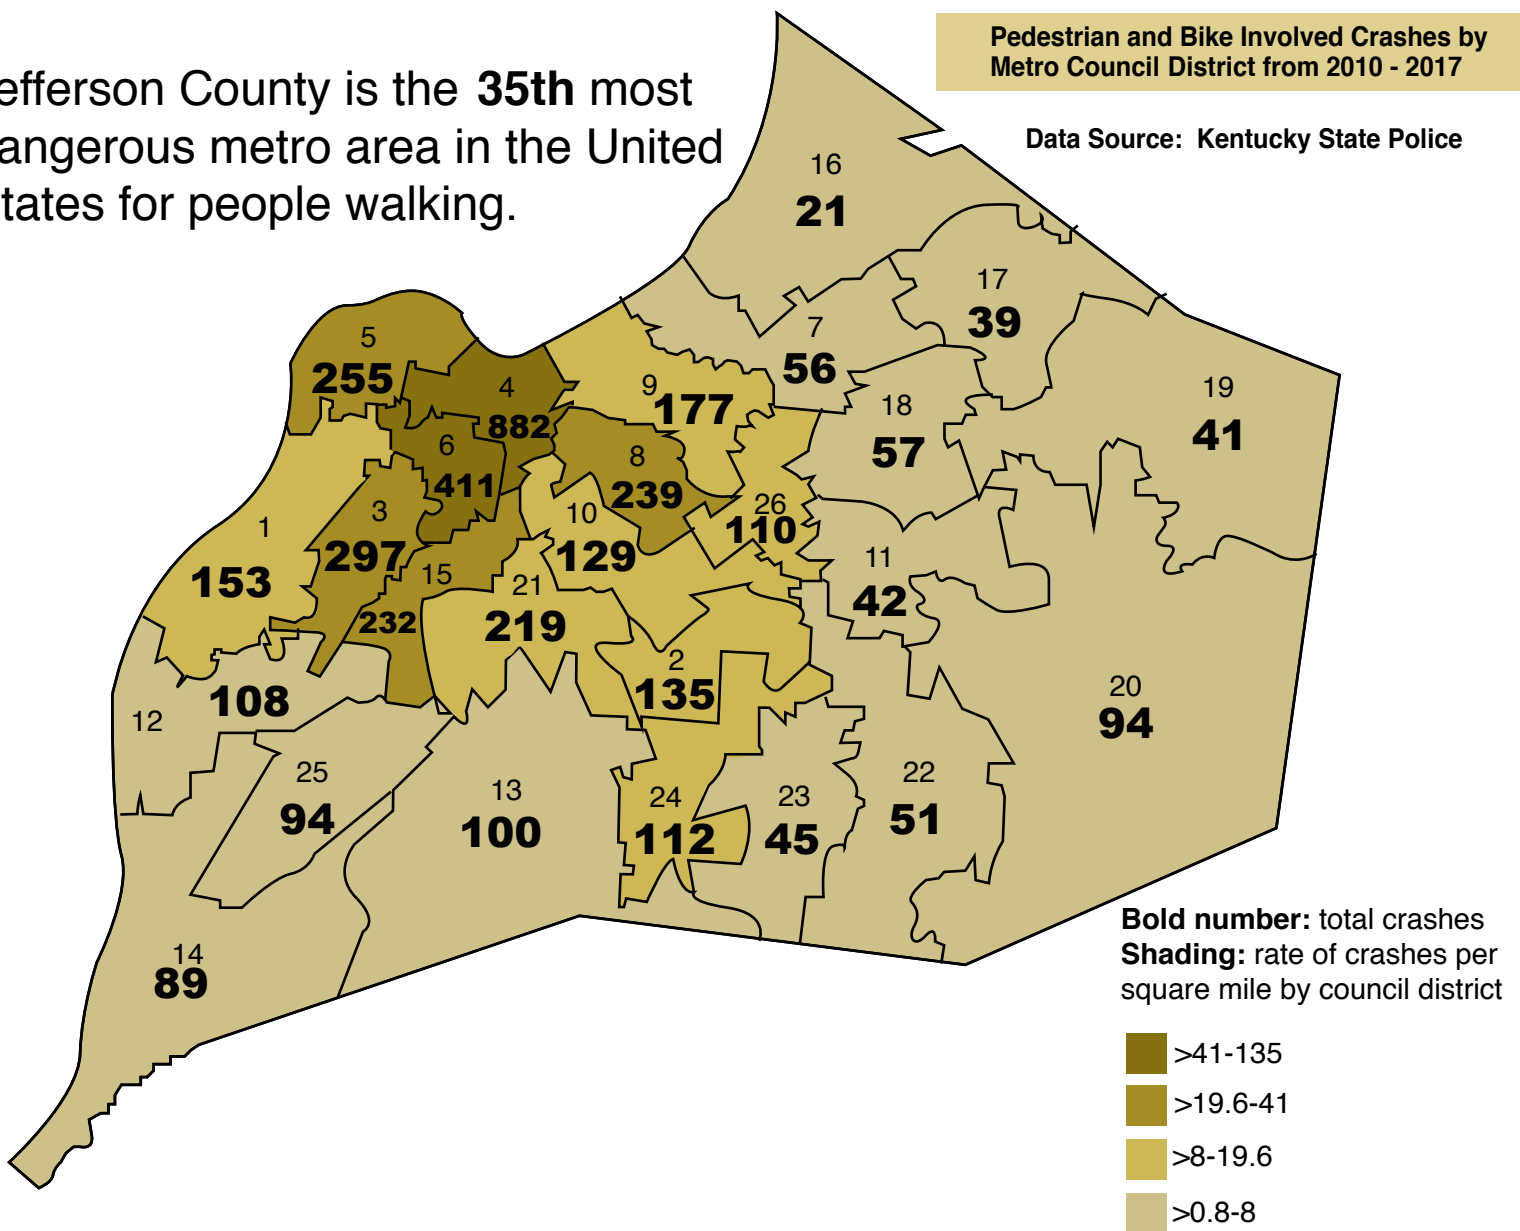

# COMPLETE STREETS *for* LOUISVILLE

We all want and deserve to live in safe, healthy neighborhoods.

Over the past 7 years, there have been a total of **4,188** incidents of people walking and biking being hit by a car in Louisville Metro. Pedestrian fatalities account for **25%** of all roadway fatalities in Metro Louisville.

Jefferson County is the **35th** most dangerous metro area in the United States for people walking.

Pedestrian and Bike Involved Crashes by Metro Council District from 2010 - 2017

Data Source: Kentucky State Police

Visit our website to view an interactive map of crashes by council district.

@CompleteStLou

@CompleteStLou

www.CompleteStreetsForLou.com

## PEDESTRIAN AND BIKE INVOLVED CRASHES by Council District 2010-2017

Calculations by Louisville Metro Department of Public Health and Wellness

<b>COUNCIL MEMBER</b>	<b>Council District</b>	<b>Crashes</b>	<b>Rate Per Sq.Mi.</b>
Barbara Sexton Smith	4	882	135.9
David James	6	411	79.96
Keisha Dorsey	3	297	41.89
Donna Purvis	5	255	30.39
Brandon Coan	8	239	35.41
Kevin Triplett	15	232	34.42
Nicole George	21	219	19.62
Bill Hollander	9	177	17.39
Jessica Green	1	153	10.43
Barbara Shanklin	2	135	17.3
Pat Mulvihill	10	129	12.87
Madonna Flood	24	112	10.28
Brent Ackerson	26	110	16.92
Rick Blackwell	12	108	8.23
Mark Fox	13	100	3.06
Stuart Benson	20	94	1.52
David Yates	25	94	7.81
Cindi Fowler	14	89	3.16
Marilyn Parker	18	57	4.93
Paula McCraney	7	56	4.51
Robin Engel	22	51	2.51
James Peden	23	45	3.61
Kevin Kramer	11	42	3.82
Anthony Piagentini	19	41	1.32
Markus Winkler	17	39	2.8
Scott Reed	16	21	0.08